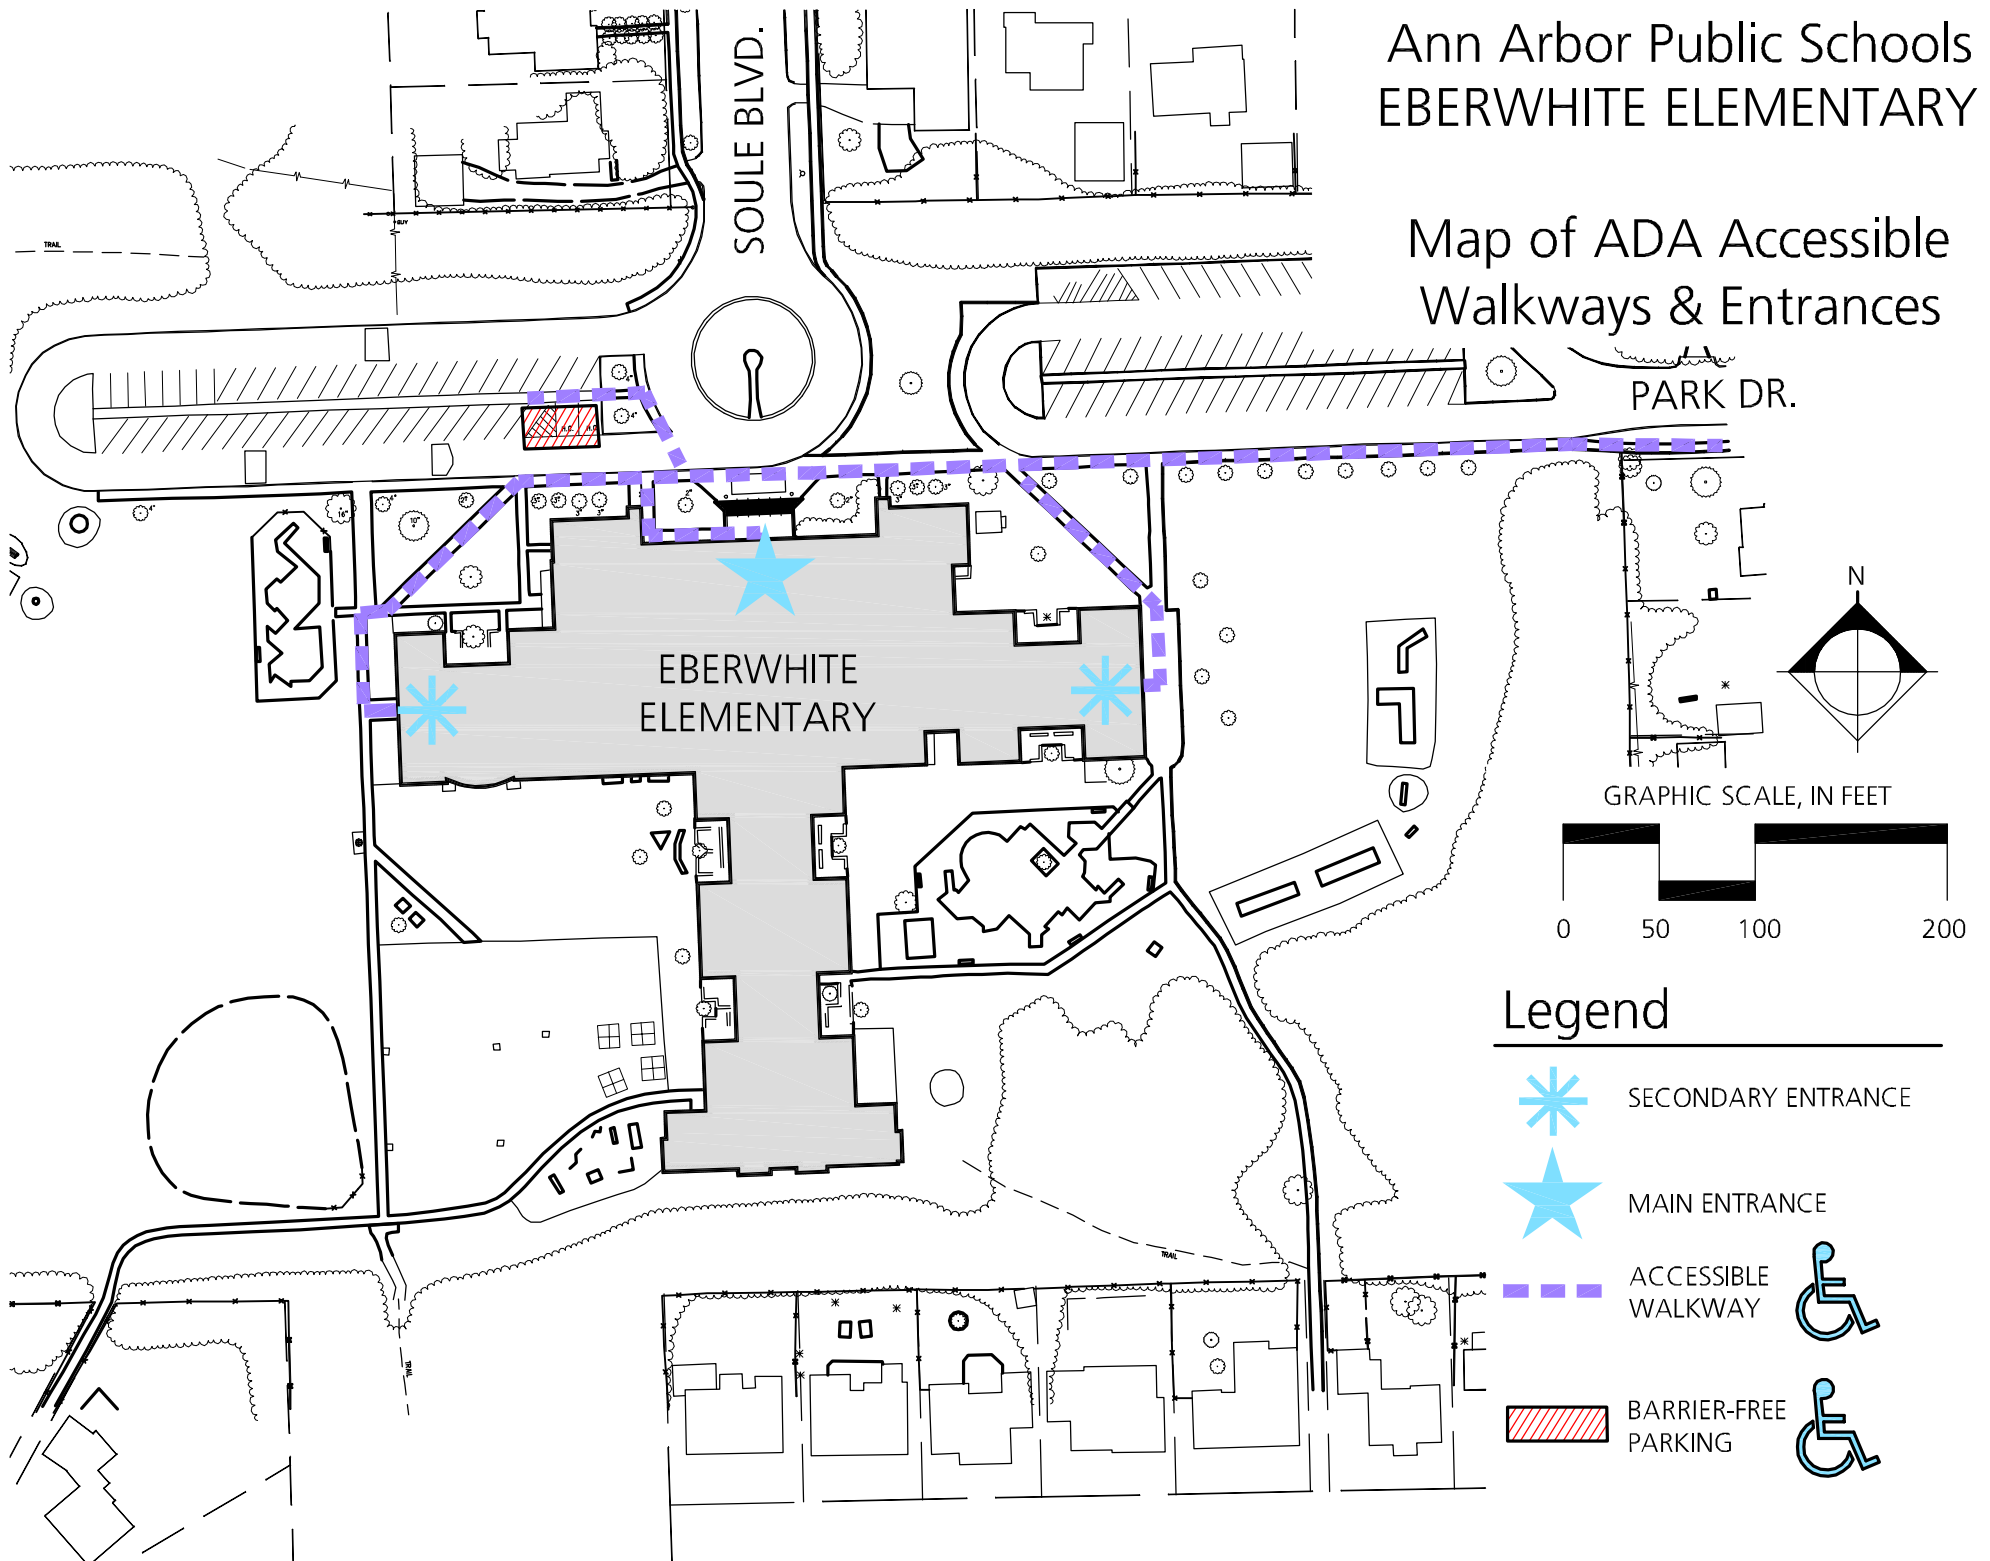

Ann Arbor Public Schools EBERWHITE ELEMENTARY

Map of ADA Accessible Walkways & Entrances

Legend

-  SECONDARY ENTRANCE
-  MAIN ENTRANCE
-  ACCESSIBLE WALKWAY 
-  BARRIER-FREE PARKING 